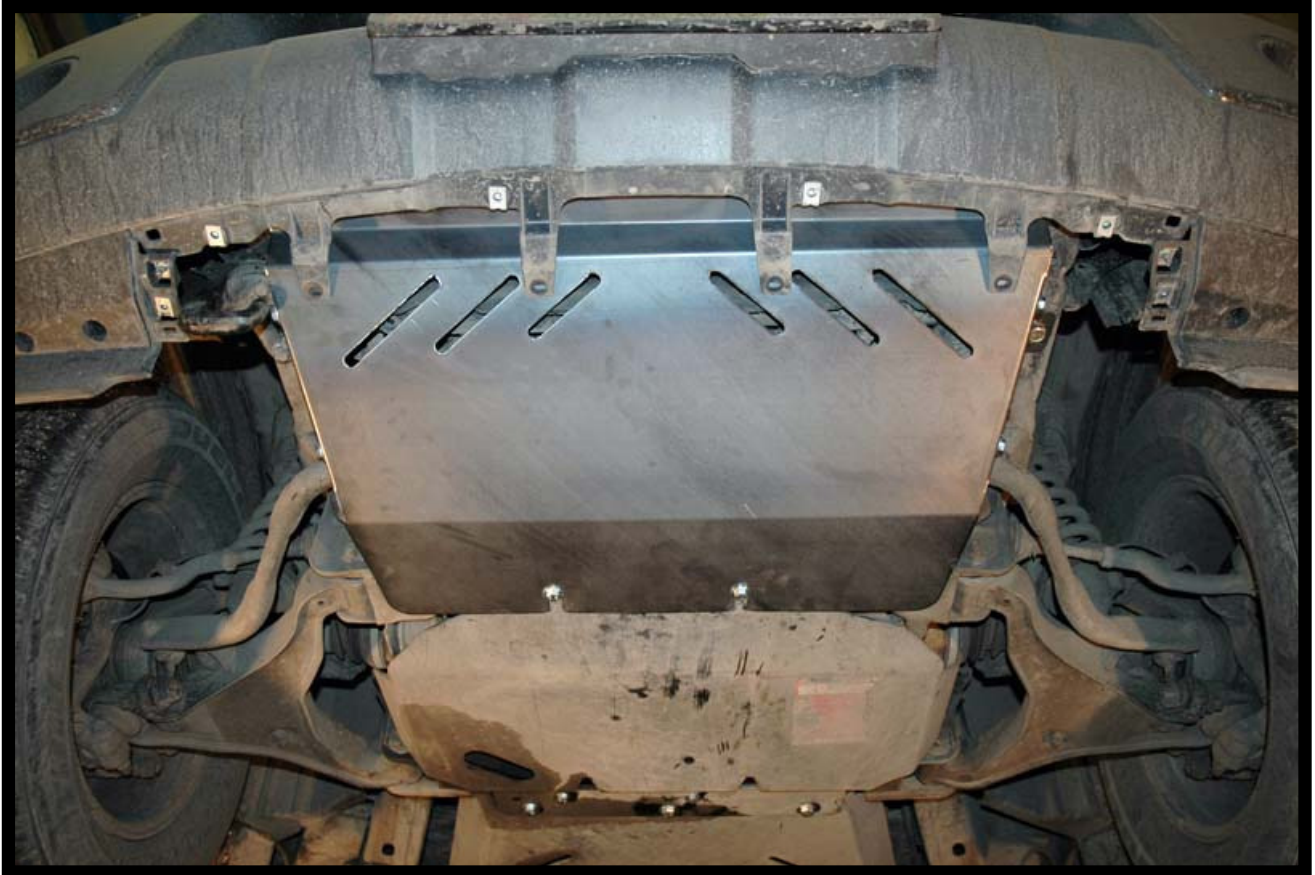

Stainless steel : Side bars & Roll bar

Specifications :

- Excellent form and welding characteristics
- Products made of stainless steel 304 grade
- 4 different styles of side bars

Skidplates

Specifications :

- Installation on the original fixation points of the vehicle
- 5 mm thickness – Aluminium
- 3 mm thickness – Steel plate
- Available for : Engine – Transmission & transfer

TPE Carpets

Specifications :

- **100 % perfect fit**
- **3D modelling**
- **Elastic material**
- **Strong**