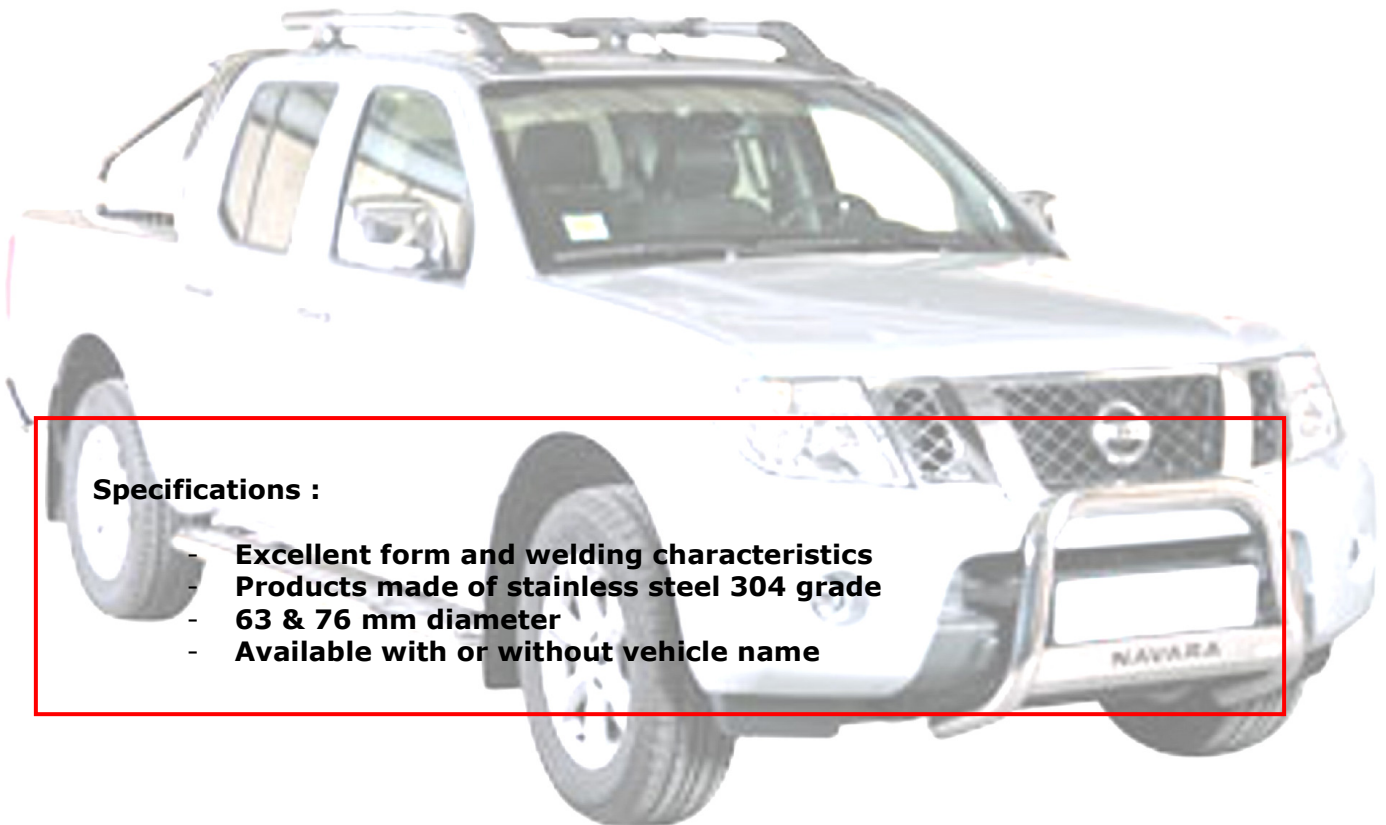

Stainless steel : EU Approved push bar

Specifications :

- Excellent form and welding characteristics
- Products made of stainless steel 304 grade
- 63 & 76 mm diameter
- Available with or without vehicle name