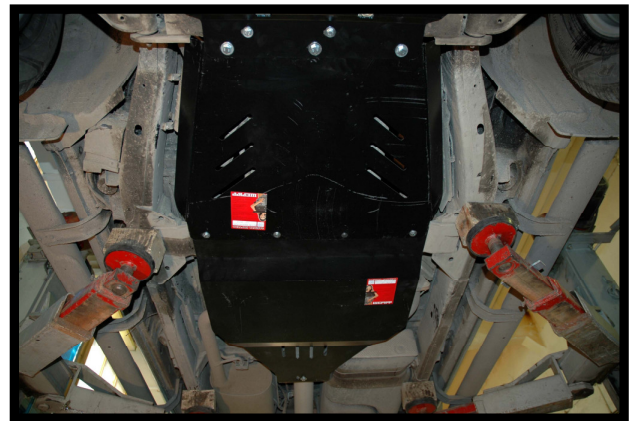

Stainless steel : EU Approved push bar

Specifications :

- Excellent form and welding characteristics
- Products made of stainless steel 304 grade
- 63 & 76 mm diameter
- Available with or without vehicle name

Stainless steel : Side bars & Roll bar

Specifications :

- Excellent form and welding characteristics
- Products made of stainless steel 304 grade
- 4 different styles of side bars

Skidplates

Specifications :

- Installation on the original fixation points of the vehicle
- 5 mm thickness – Aluminium
- 3 mm thickness – Steel plate
- Available for : Engine – Transmission & transfer

TPE Carpets

Specifications :

- **100 % perfect fit**
- **3D modelling**
- **Elastic material**
- **Strong**